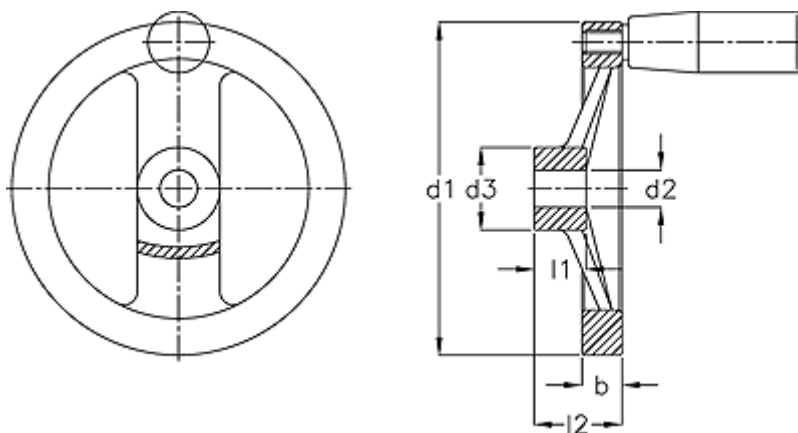

Data Sheet

Article number: 201280307

Description: E+G Handwheel
GN 322-140-B16-R

Measures

b	= 16.5
d1	= 140
d2 H7	= 16
d3	= 36
Handle	= 24
l1	= 19
l2	= 36